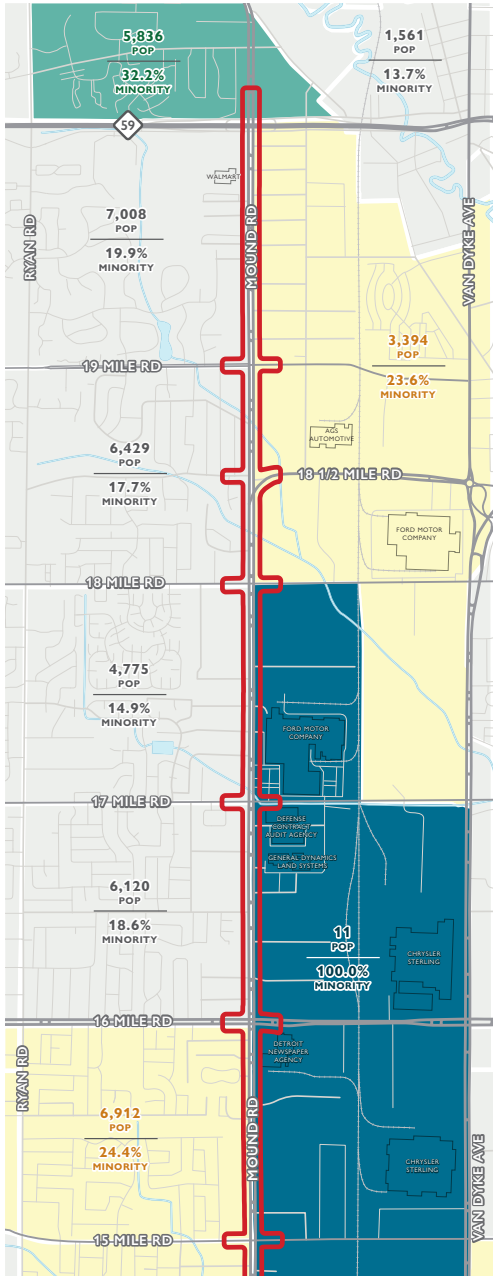

Minority Populations

— ENVIRONMENTAL STUDY AREA

Percent Minority by Census Tract (Macomb County = 19.8% minority)

SOURCE: U.S. Census Bureau American Community Survey, 2017 5-Year Estimates

NOTE: Percent minority includes those identifying as Hispanic.