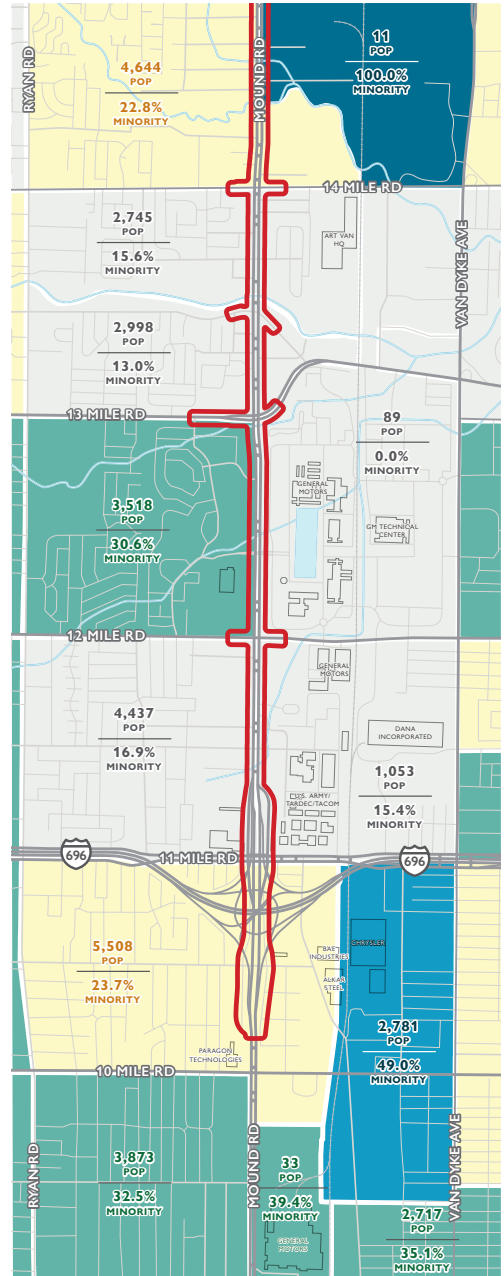

Minority Populations

— ENVIRONMENTAL STUDY AREA

Percent Minority by Census Tract (Macomb County = 19.8% minority)

SOURCE: U.S. Census Bureau American Community Survey, 2017 5-Year Estimates

NOTE: Percent minority includes those identifying as Hispanic.