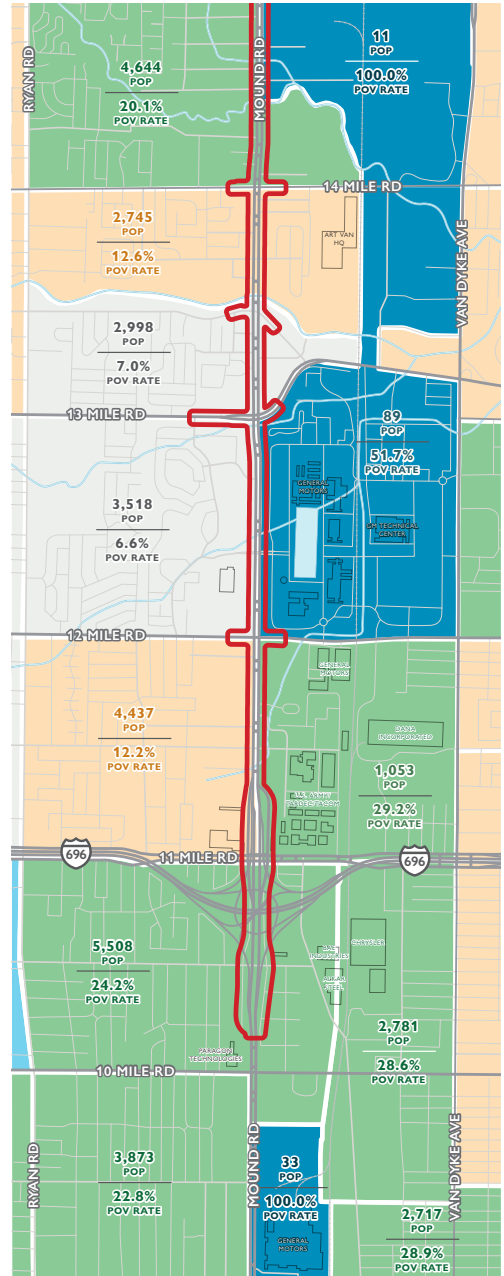

Low Income Populations

— ENVIRONMENTAL STUDY AREA

Low Income Rate (Macomb County = 11.8% low income rate)

SOURCE: U.S. Census Bureau American Community Survey, 2017 5-Year Estimates