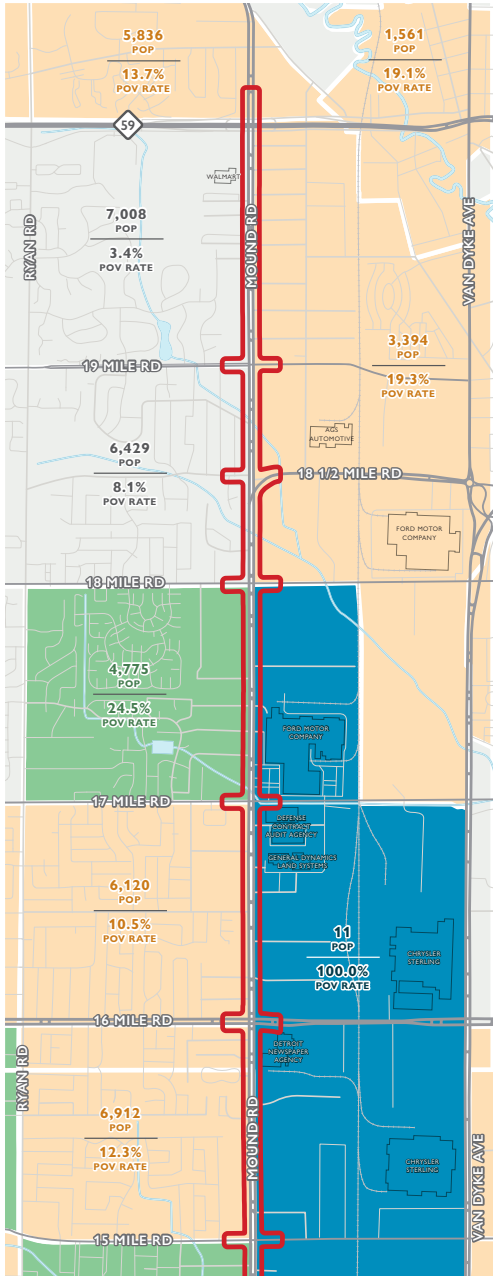

Low Income Populations

— ENVIRONMENTAL STUDY AREA

Low Income Rate (Macomb County = 11.8% low income rate)

SOURCE: U.S. Census Bureau American Community Survey, 2017 5-Year Estimates